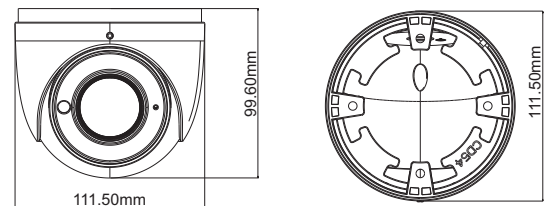

Others

Power Supply	DC12V/PoE
Power Consumption	< 9W
Operating Environment	- 30 °C ~ 60 °C (-22°F~140°F) Humidity: less than 95 % (non-condensing)
Dimensions (mm)	Φ 111.5 × 99.6
Weight (net)	Approx. 0.62KG
Installation	Ceiling mounting (Wall mounting available with the junction box and bracket)

DIMENSIONS